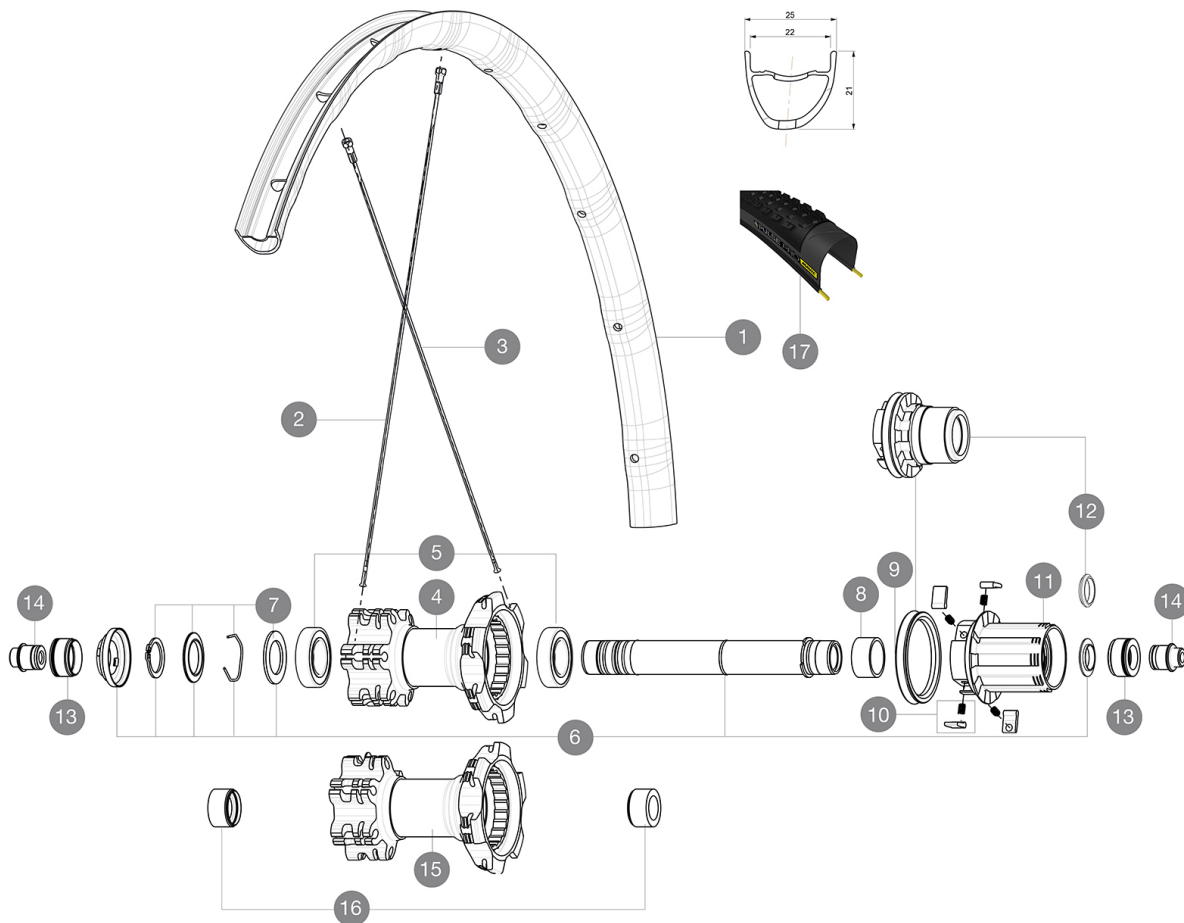

ASTM CATEGORY 3 : offroad with jumps less than 61cm
Recommended weight limit : 120kg
Recommended tyre sizes: 28 mm to 62 mm (1.1" to 2.5")

REFERENCES WHEELS

P83171	XmaxElite29PrWTSBlack	R96512	XmElite29RrBoostWTSRed
P83181	XmaxElite29PrWTSRed	R96521	XmElite29RrBoostXDWTS BK
R81701	XmaxElite29RrWTSBlack	R96522	XmElite29RrBoostXDWTSRed
R81702	XmaxElite29RrWTSRed	R96541	XmElite29RrXDWTS Black
R96511	XmElite29RrBoostWTSBlack	R96542	XmElite29RrXDWTSRed

RIMS

Ø VALVE HOLE (MM): 6,5 :

1	V3150115	SET Front/Rear rim XMAX ELITE 29" 22TSS red
1	V3130115	SET Front/Rear rim XMAX ELITE 29" 22TSS black

SPOKES

2	V2382301	12 REAR DRIVE SIDE SPOKES 297mm CROSSRIDE
3	36689601	"12 SPOKES DRIVE SIDE CROSSROC 29"" 293mm"

MOYEURS

4	N/A	HUB BODY
4	N/A	HUB BODY
5	M40076	FRONT HUB 6903 BEARINGS
6	V2371201	KIT REAR QRM AXLE 135-142mm/BOOST 148mm
7	V2370401	REAR AUTO ADJUST.PLAY KIT 12MM AXLE
8	35124501	SET OF 3 REAR AXLE/FREEWHEEL BODY SPACERS
9	99610701	ITS4 SEAL
10	99610601	ITS4 PAWLS KIT
11	35126001	ITS-4 FREEWHEEL BODY + SEAL 2013 (WITHOUT PAWLS)
12	35684101	ITS-4 FREEWHEEL BODY XD +SEAL 2013 (WITHOUT PAWLS)
13	30872201	FORK REST ITS-4 135mm REAR AXLE 2012
14	30873101	2 REAR REDUCERS 12/9,5mm 2012 ITS4 HUB
15	N/A	HUB BODY
15	N/A	HUB BODY

Specifications

WHEEL HUB

- Front and rear bodies : aluminum

WHEEL WEIGHTS

Wheel weight 930

VERSIONS

- Color : Black or Black/Red
- Disc standard : 6 Bolts only
- Hub width : Boost (front 110, rear 148) or Non-Boost (front 100, rear 135/142)
Lefty Supermax