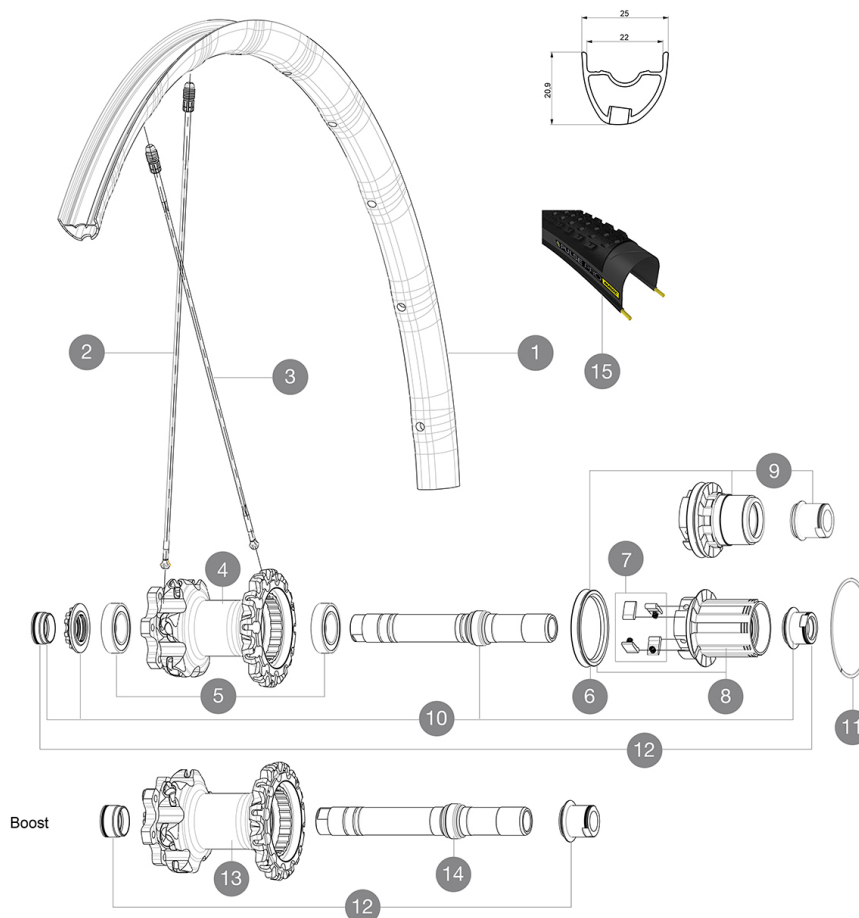

ASTM CATEGORY 3 : offroad with jumps less than 61cm  
Recommended weight limit : 120kg  
Recommended tyre sizes: 28 mm to 62 mm (1.1" to 2.5")

## RIMS

Ø VALVE HOLE (MM): 6,5 :

1	V2316313	KIT REAR RIM CROSSMAX PRO 29" 22TSS
---	----------	-------------------------------------

## SPOKES

2	V2384801	KIT 12 FRONT + 1 REAR NON-DRIVE SIDE BUTTED ZICRAL SPOKES 293mm
3	A7209901	SPOKE FRONT 29" DRIVE SIDE CROSSMAX XL 29"

### VERSIONS

- **Color** : Black only
- **Disc standard** : 6 Bolts only
- **Hub width** : Boost (front 110, rear 148) or Non-Boost (front 100, rear 135/142)  
Lefty Supermax