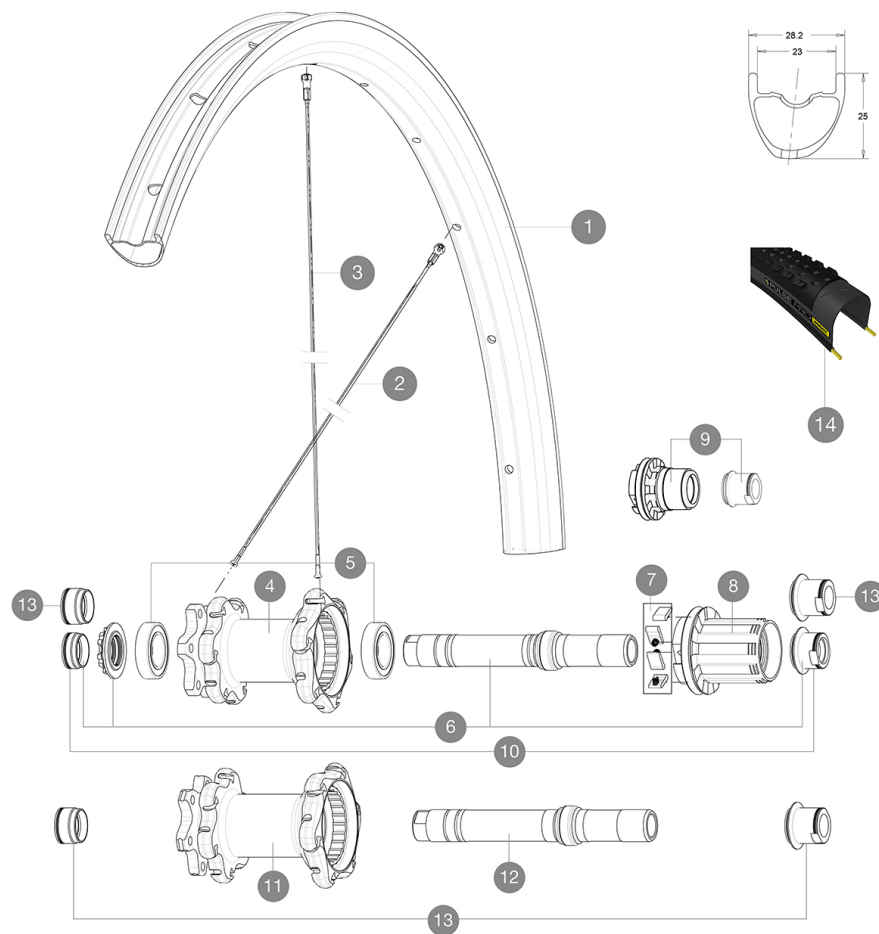

**MAVIC** **Crossmax Pro Carbon 29**

ASTM CATEGORY 3 : offroad with jumps less than 61cm  
 Recommended weight limit : 120kg  
 Recommended tyre sizes: 28 mm to 62 mm (1.1" to 2.5")

**REFERENCES WHEELS**

P83121	XmaxProCarb29PrWTS	R95841	XmProCarb29RrBoostXDWTS
R81301	XmaxProCarb29RrWTS	R95871	XmProCarb29RrXDWTS
R95831	XmProCarb29RrBoostWTS		

**RIMS**

Ø VALVE HOLE (MM): 6,5 :

1	V3290113	SET Rear rim XMAX PRO CARBON 29"
---	----------	----------------------------------

### WHEEL WEIGHTS

Wheel weight 810

### VERSIONS

- Color : Black only
- Disc standard : 6 Bolts only
- Hub width : Boost (front 110, rear 148) or Non-Boost (front 100, rear 135/142)  
Lefty Supermax