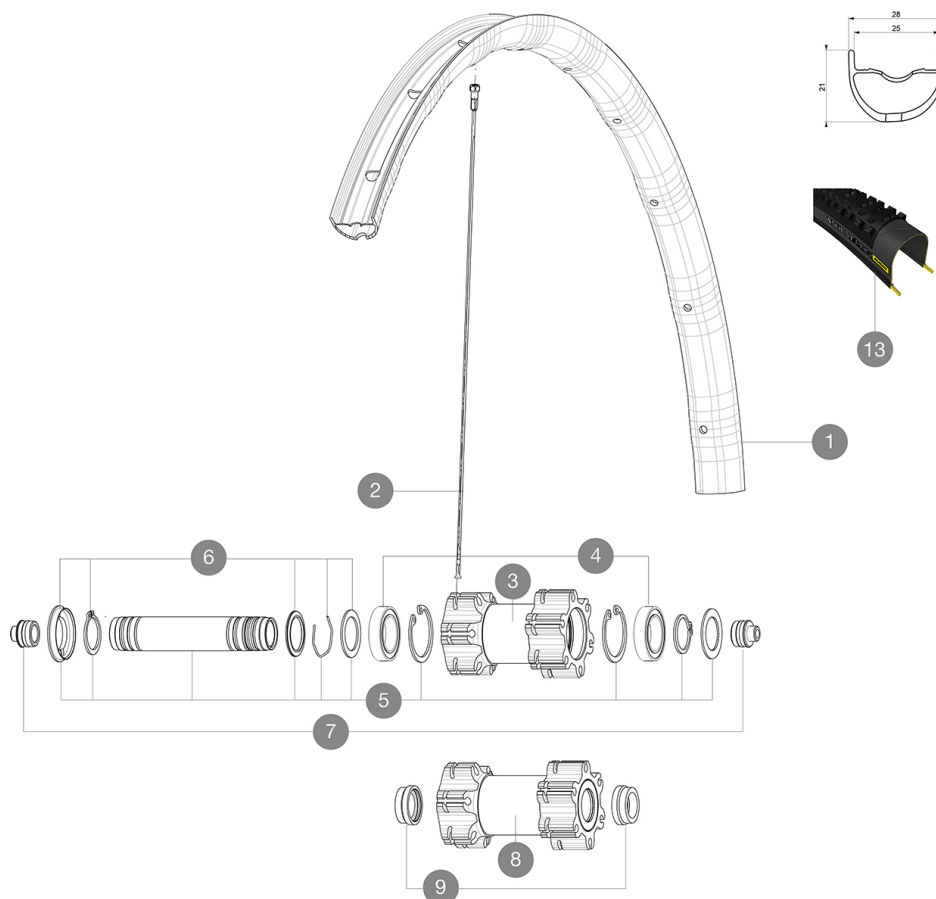

ASTM CATEGORY 3 : offroad with jumps less than 61cm
Recommended weight limit : 120kg
Recommended tire sizes: 35 mm to 69 mm (1.4" to 2.7")

REFERENCES WHEELS

F70221	XA Elite 29 Ft Black	F70393	XAElite29FtBoost Blue
F70222	XA Elite 29 FtGreen	F70401	XAElite29FtSpx Black
F70223	XA Elite 29 Ft Blue	P83211	XA Elite 29 Pr Black
F70391	XAElite29FtBoost Black	P83221	XA Elite 29 Pr Green
F70392	XAElite29FtBoostGreen	P83411	XA Elite 29 Pr Blue

RIMS

Ø VALVE HOLE (MM): 6,5 :

1	V3210115	SET Front/Rear rim XA ELITE 29" 25TSS blue
1	V3190115	SET Front/Rear rim XA ELITE 29" 25TSS green
1	V3170115	SET Front/Rear rim XA ELITE 29" 25TSS black

SPOKES

2	V2381401	12 REAR DRIVE SIDE SPOKES 295mm CROSSRIDE TUBELESS 29

MOYEURS

3	N/A	HUB BODY
3	N/A	HUB BODY
3	N/A	HUB BODY
4	99688501	BEARING KIT 9/15 D6T HUB
5	V2370101	KIT FRONT AXLE 15MM CROSSONE/CROSSRIDE/CROSSROC
6	V2370301	FRONT AUTO ADJUST.PLAY KIT 15MM AXLE
7	B4104401	15mm FT Road Axle Adapters 16
8	N/A	HUB BODY
8	N/A	HUB BODY
8	N/A	HUB BODY
9	V2371301	YELLOW AXLE SUPPORTS FRONT BOOST 110mm FOR SELF ADJUSTING
10	N/A	AXLE SYSTEM
11	M40771	BEARING KIT FOR LEFTY HUB
12	36709301	ASSEMBLY KIT CROSSROC SUPERMAX

TYRES

13	39243433	Quest Pro 29x2.35