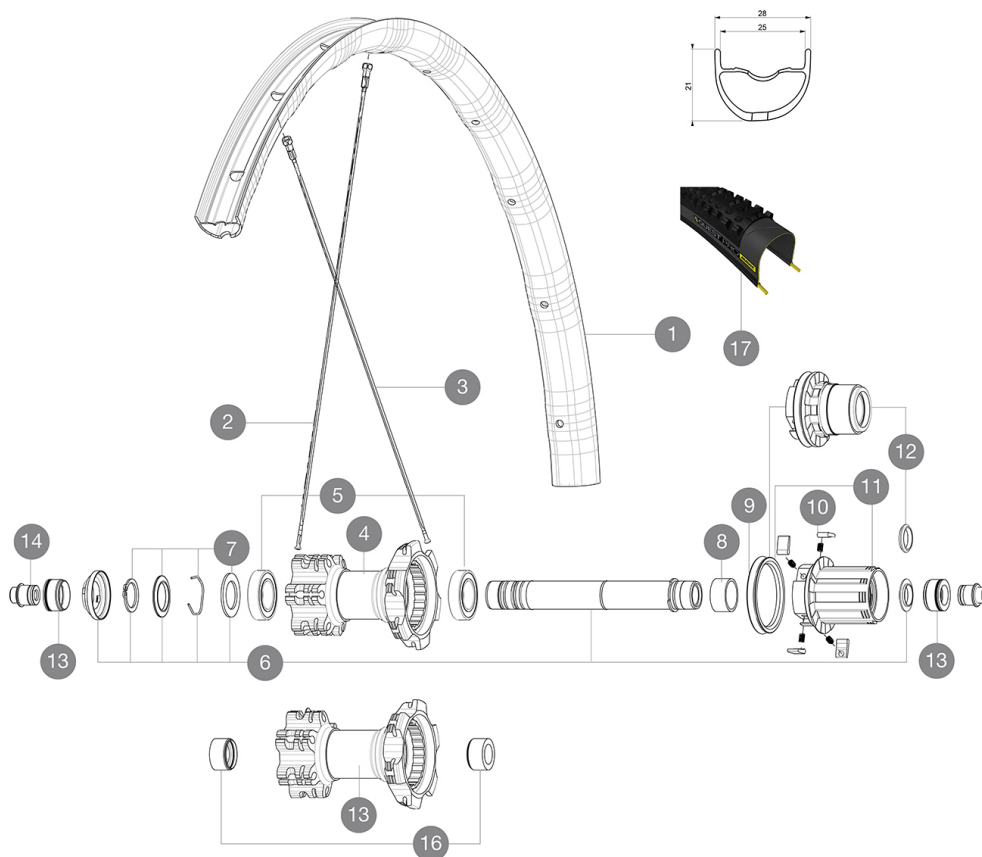

ASTM CATEGORY 3 : offroad with jumps less than 61cm  
Recommended weight limit : 120kg  
Recommended tire sizes: 35 mm to 69 mm (1.4" to 2.7")

## RIMS

Ø VALVE HOLE (MM): 6,5 :

1	V3210115	SET Front/Rear rim XA ELITE 29" 25TSS blue
1	V3190115	SET Front/Rear rim XA ELITE 29" 25TSS green
1	V3170115	SET Front/Rear rim XA ELITE 29" 25TSS black

### SPOKES

- **Material** : steel
- **Shape** : straight pull, bladed, double butted
- **Count** : 24 front and rear
- **Lacing** : front and rear crossed 2

### WHEEL WEIGHTS

- Wheel weight
- Weight Rear 27.5": 915
- Weight Rear 29": 955