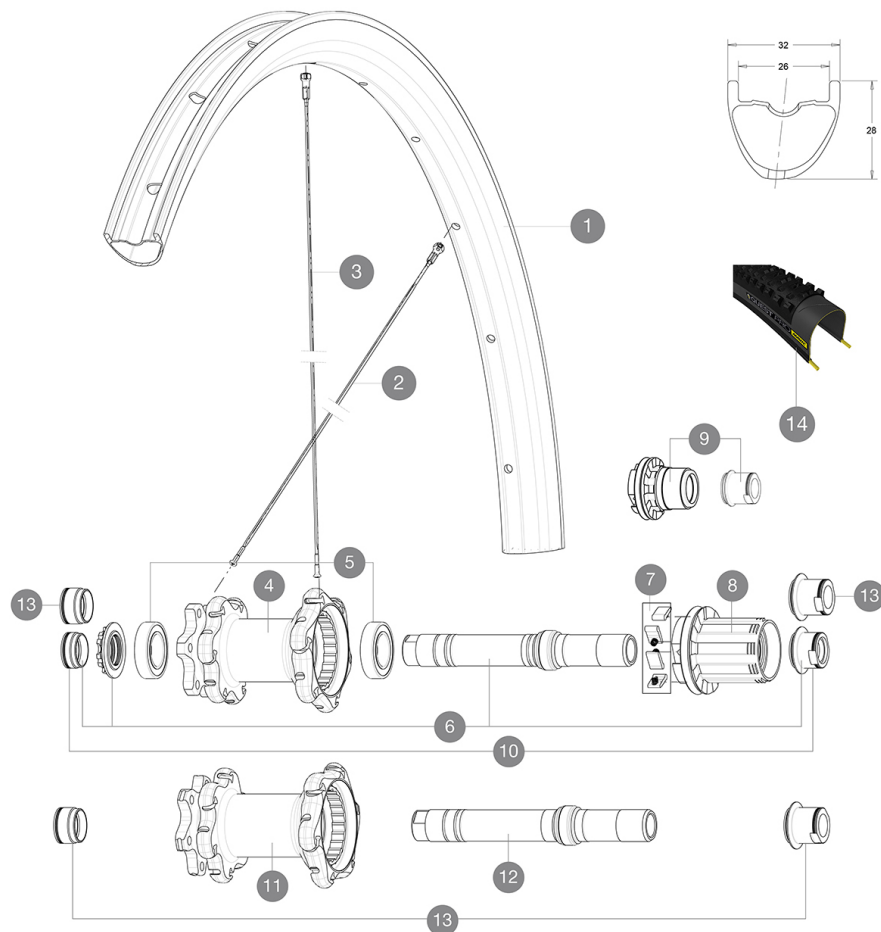

**MAVIC** XA Pro Carbon

ASTM CATEGORY 3 : offroad with jumps less than 61cm  
 Recommended weight limit : 120kg  
 Recommended tire sizes: 35 mm to 69 mm (1.4" to 2.7")

**REFERENCES WHEELS**

P83231	XAProCarb27.5PrWTS	R99071	XAProCarb27.5RrBoostXDWTS
R97811	XAProCarb27.5RrBoostWTS	R99691	XaPC27.5Rr12x146XDNTSMURd
R99061	XAProCarb27.5Rr142XDWTS	R83501	XAProCarbon27.5RrWTS

**RIMS**

Ø VALVE HOLE (MM): 6,5 :

1	V3230113	SET Rear rim XA PRO CARBON 27,5"
---	----------	----------------------------------

**SPOKES**

2	V2385001	KIT 12 FRONT + REAR NON-DRIVE SIDE BUTTED SPOKES 272mm XA PRO
3	V2384901	KIT 12 REAR DRIVE SIDE BUTTED SPOKES 270mm XA PRO CARBON 27,5"

### SPOKES

- **Material** : steel
- **Shape** : straight pull, bladed, double butted
- **Count** : 24 front and rear
- **Lacing** : front and rear crossed 2

### VERSIONS

- **Color** : Black only
- **Disc standard** : 6 Bolts only
- **Hub width** : Boost (front 110, rear 148) or Non-Boost (front 100, rear 135/142)