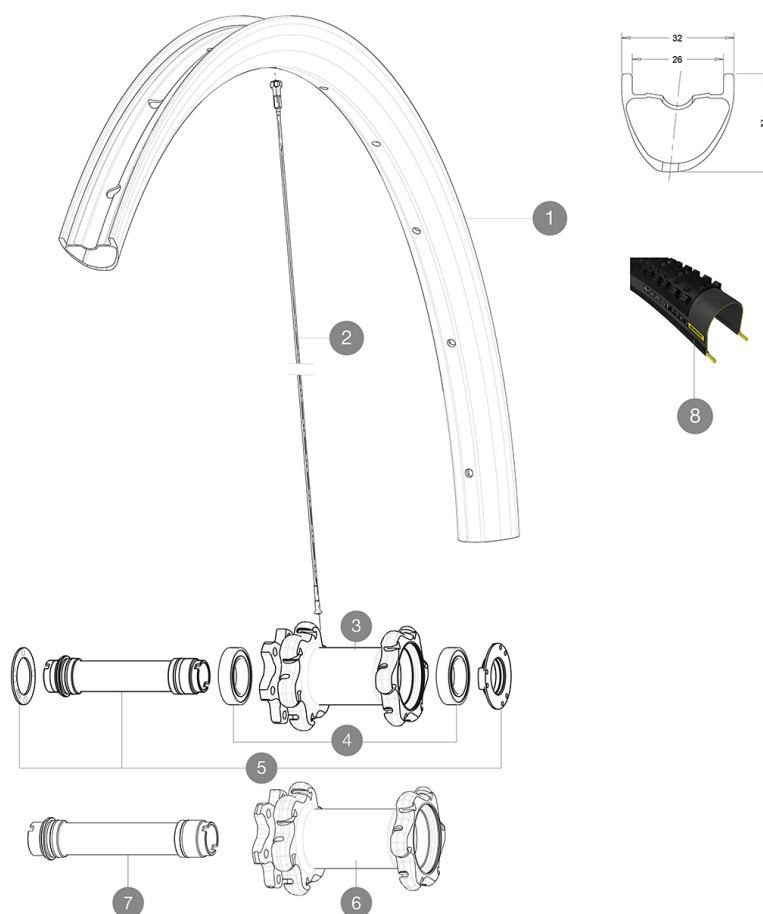

MAVIC XA Pro Carbon 29

ASTM CATEGORY 3 : offroad with jumps less than 61cm
 Recommended weight limit : 120kg
 Recommended tire sizes: 35 mm to 69 mm (1.4" to 2.7")

REFERENCES WHEELS

| | | | |
|--------|-----------------------|--------|--------------------|
| F56801 | XAProCarbon29FWTS | P83241 | XAProCarbon29PrWTS |
| F70651 | XAProCarb29FtBoostWTS | | |

Specifications

RIMS

- **Material** : 100% Unidirectional carbon fiber
 - **Drilling** : traditional
 - **Valve hole diameter** : 6.5 mm
 - **Tire** : UST Tubeless and tubetype
 - **Internal width** : 26 mm
 - **ETRTO size 27.5"** : 584x26ss
 - **ETRTO size 29"** : 622x26ss
- Hookless profile
Use with Mavic Tubeless Tape

SPOKES

- **Material** : steel
- **Shape** : straight pull, bladed, double butted
- **Count** : 24 front and rear
- **Lacing** : front and rear crossed 2

WHEEL HUB

- **Front and rear bodies** : aluminum
 - **Axle material** : aluminum
- Adjustable sealed cartridge bearings
- **Freewheel** : ITS-4 alloy

VERSIONS

- **Color** : Black only
- **Disc standard** : 6 Bolts only
- **Hub width** : Boost (front 110, rear 148) or Non-Boost (front 100, rear 135/142)

WHEEL WEIGHTS

Wheel weight
Weight Front 27.5": 715
Weight Front 29": 735